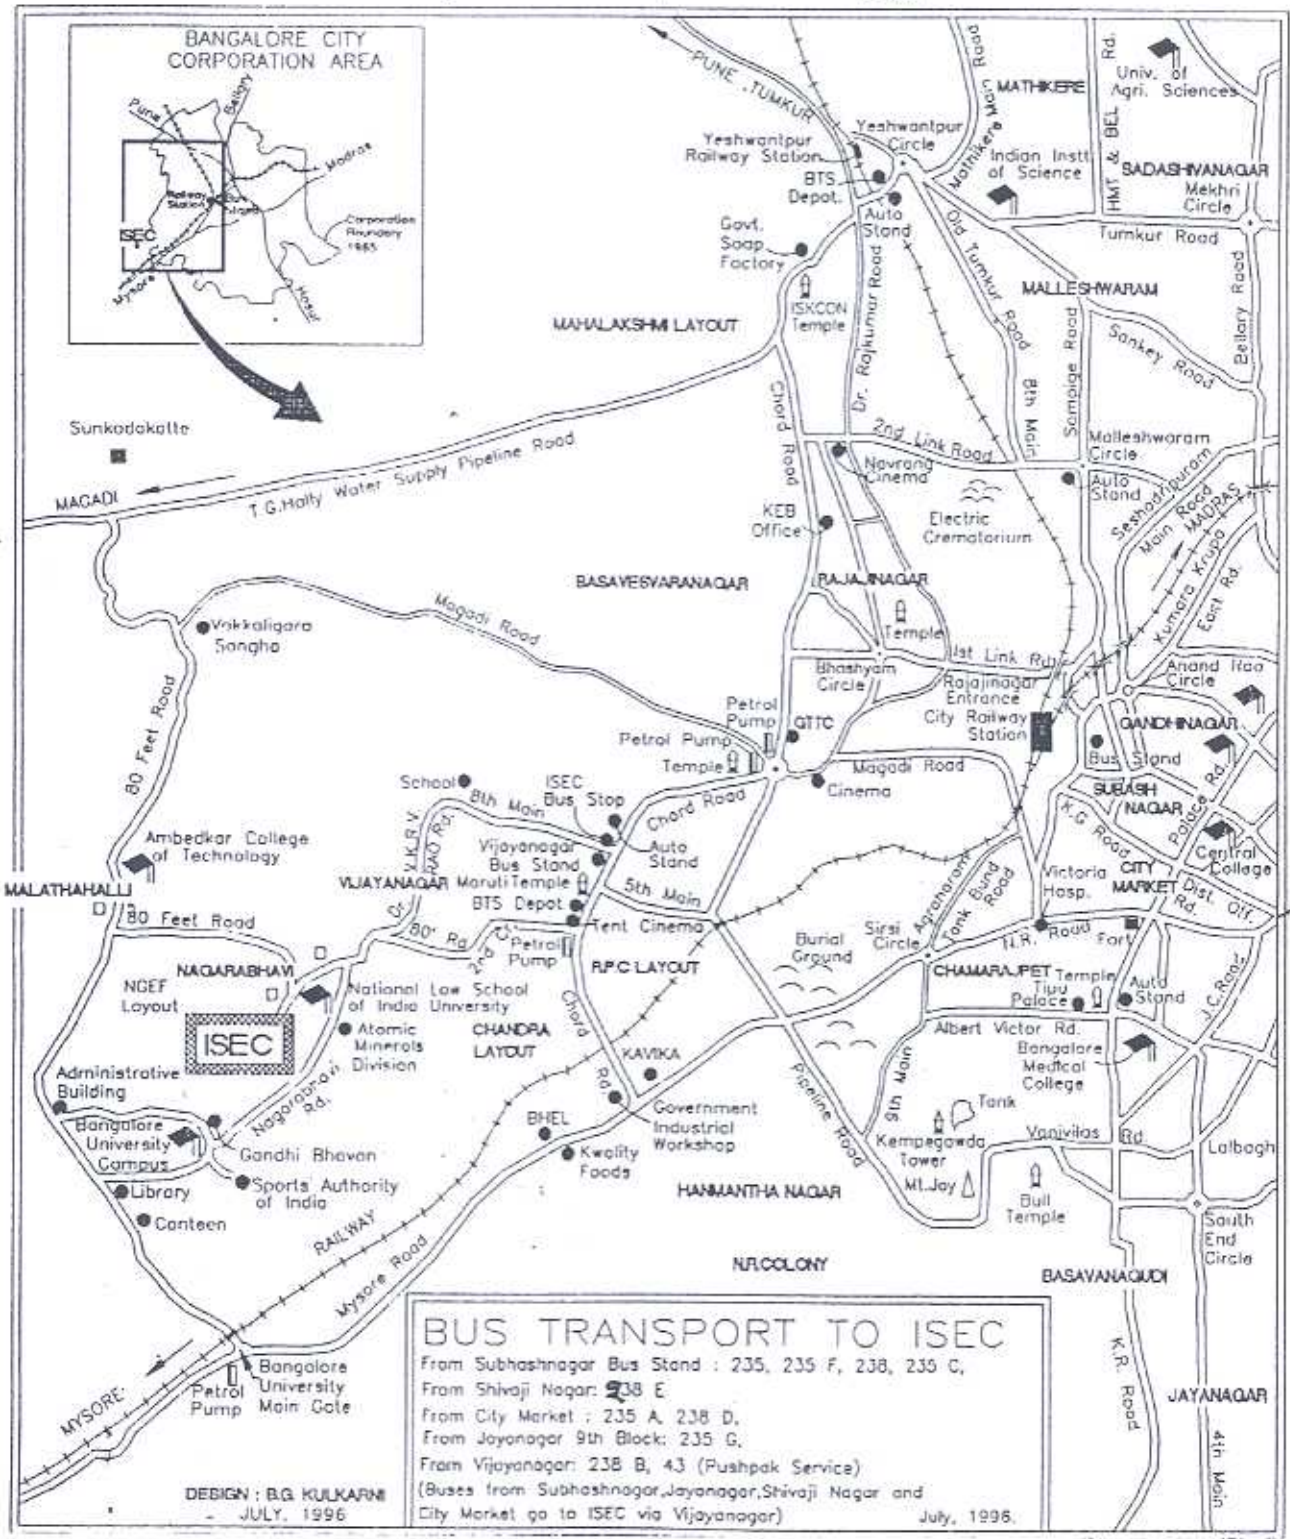

PATH FINDER TO ISEC

BUS TRANSPORT TO ISEC

From Subhashnagar Bus Stand : 235, 235 F, 238, 235 C,
 From Shivaji Nagar: 238 E
 From City Market : 235 A, 238 D,
 From Jayanagar 9th Block: 235 G,
 From Vijayanagar: 238 B, 43 (Pushpak Service)
 (Buses from Subhashnagar, Jayanagar, Shivaji Nagar and City Market go to ISEC via Vijayanagar)