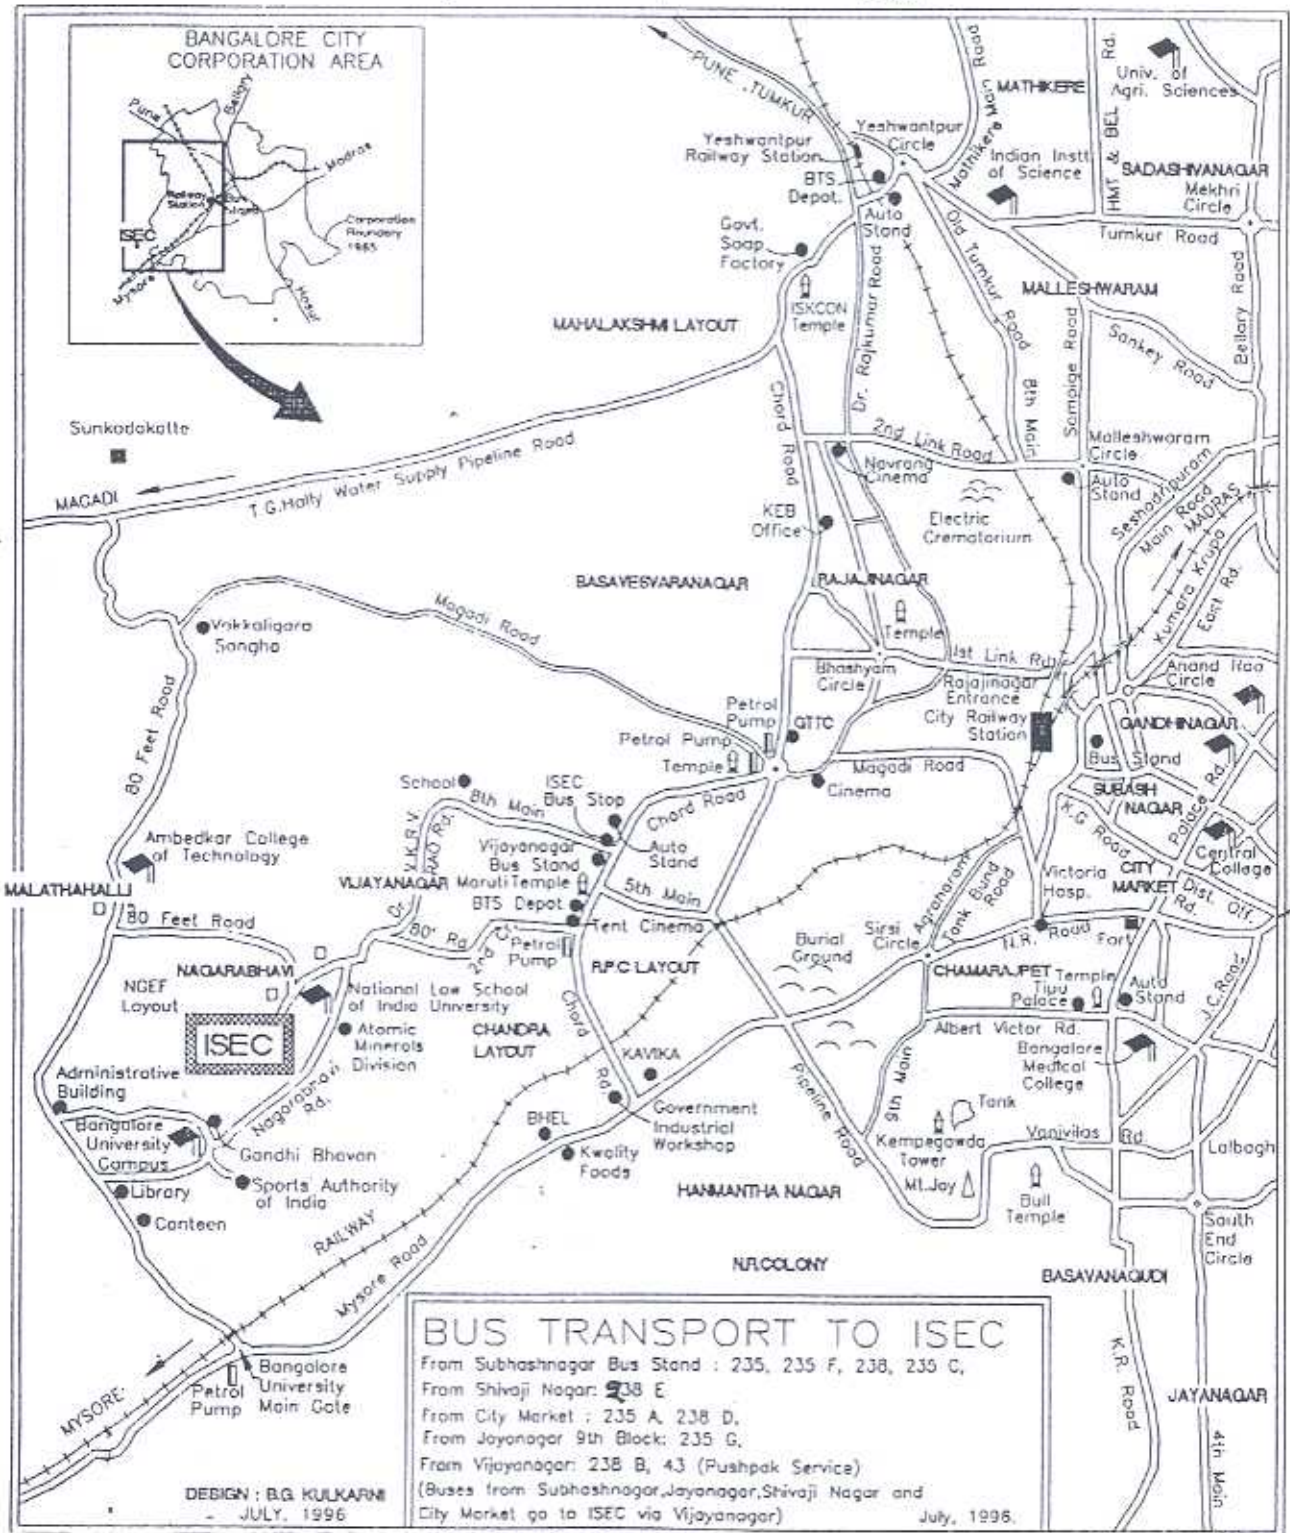

PATH FINDER TO ISEC

BUS TRANSPORT TO ISEC

From Subhashnagar Bus Stand : 235, 235 F, 238, 235 C,
 From Shivaji Nagar: 238 E
 From City Market : 235 A, 238 D,
 From Jayanagar 9th Block: 235 G,
 From Vijayanagar: 238 B, 43 (Pushpak Service)
 (Buses from Subhashnagar, Jayanagar, Shivaji Nagar and City Market go to ISEC via Vijayanagar)